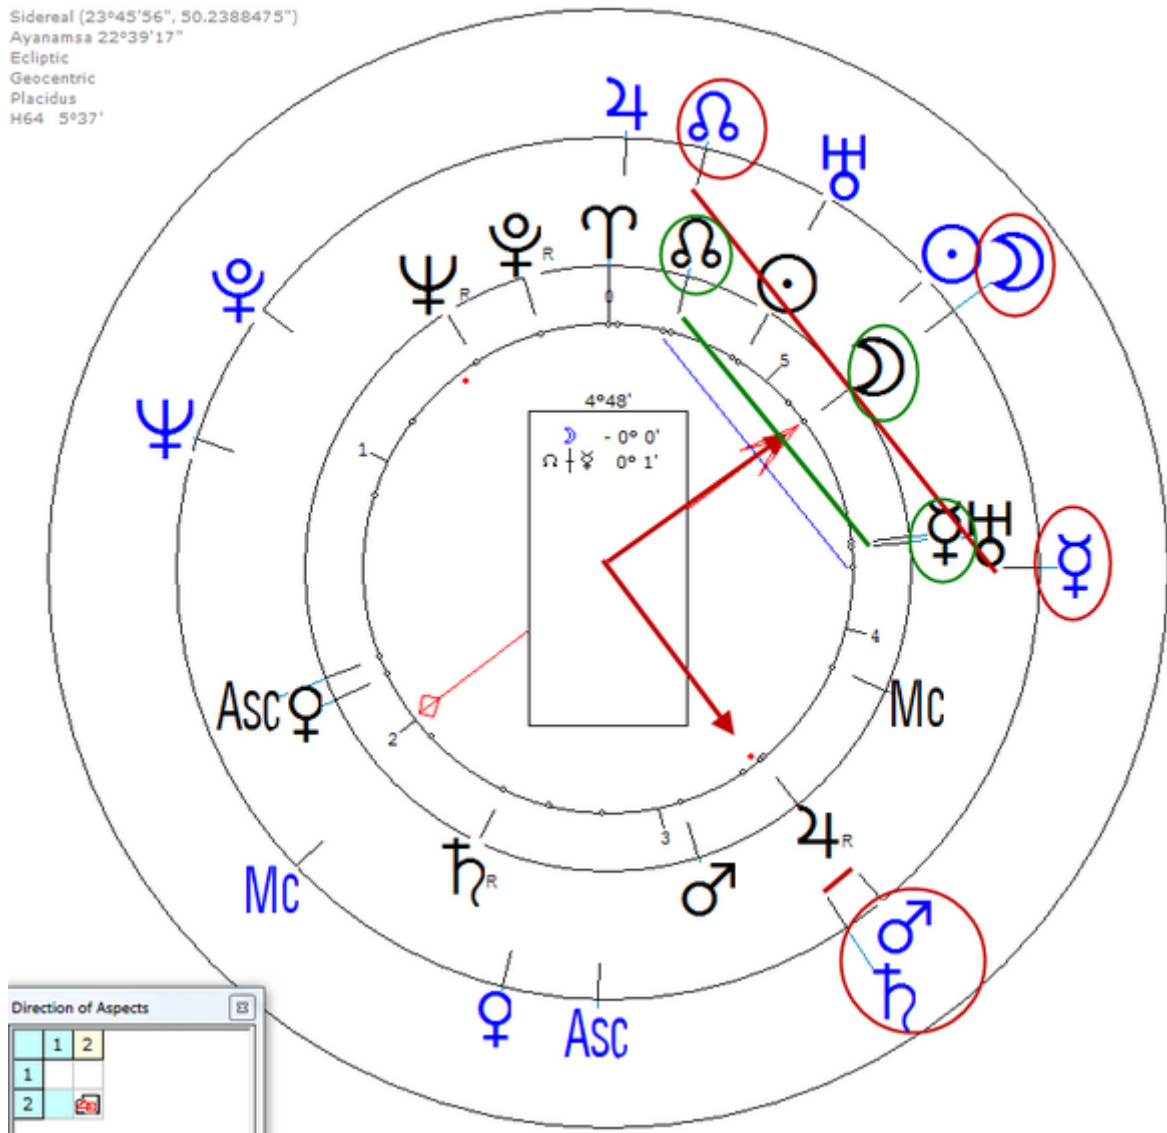

Guerrieri, Gerardo

4 February 1920 at 19:15 (= 7:15 PM)Matera, Italy, 40n40, 16e37
Italian theater and TV producer.

<https://www.astro.com/astro-databank/Guerrieri,_Gerardo>

He disappeared, when found 15 days later, dead in the water, his death was suspected as suicide.

Death by Suicide 24 April 1986

Progressed Lunar Return (Harmonic 64)

Lunar $\♂/\♁ = \text{Lunar } \text{♀}/\text{♁} = \text{♀}_n/\text{♁}_n = \text{♁}_n$

Lunar $\text{♀} = \text{♀}_n$; Lunar $\text{♁} = \text{♁}_n$

Guerrieri, Gerardo
4 February 1920 Wed 19:15 (GMT+1) 40n40 16e37
Matera, Italy

Sidereal (23°45'56", 50.2388475")
Ayanamsa 22°39'17"
Ecliptic
Geocentric
Placidus
H64 5°37'